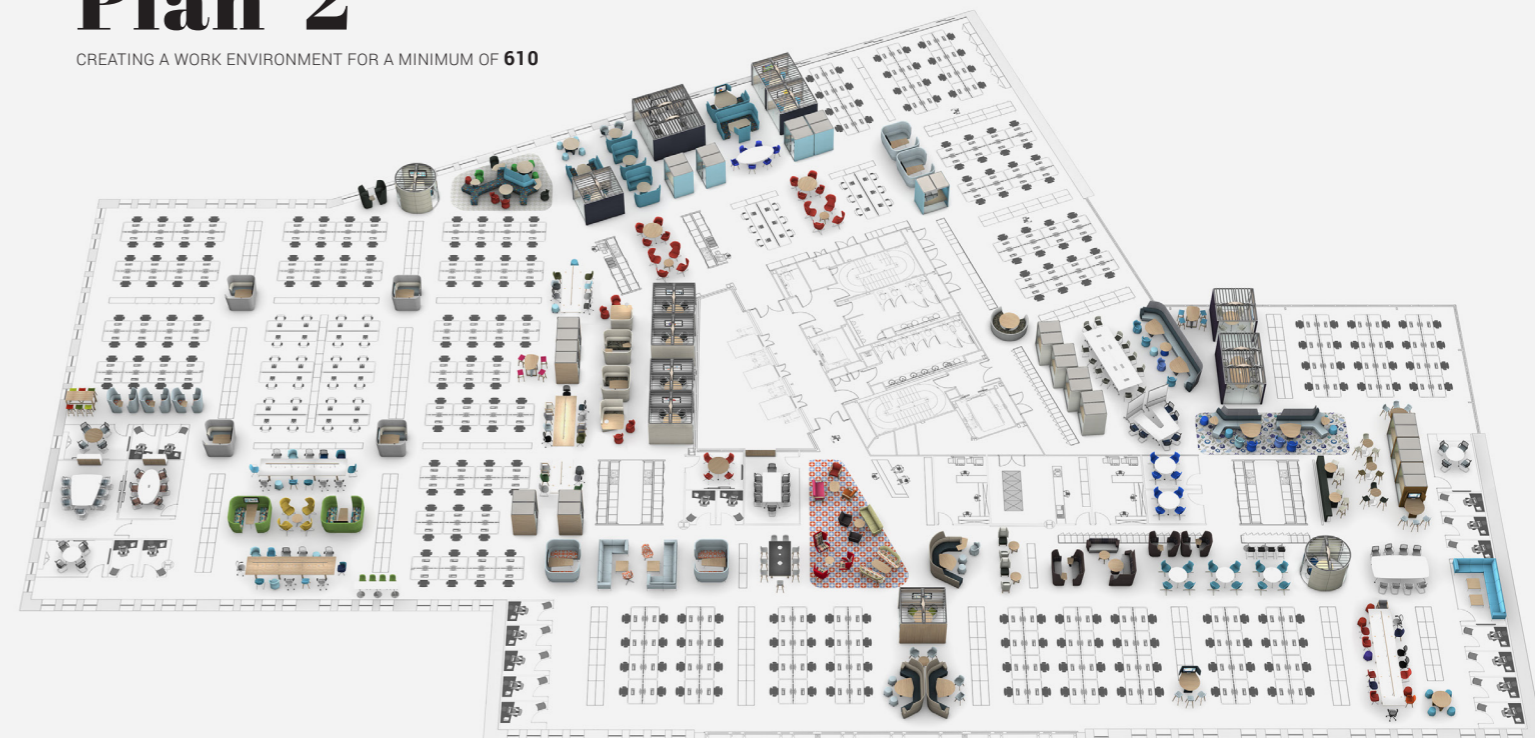

## Plan 1

CREATING A WORK ENVIRONMENT FOR A MINIMUM OF 570

**40%**  
smartworking

**45%**  
personal desk

**15%**  
enclosed space

orangebox

## Plan 2

CREATING A WORK ENVIRONMENT FOR A MINIMUM OF 610

**55%**  
smartworking

**35%**  
personal desk

**10%**  
enclosed space

orangebox